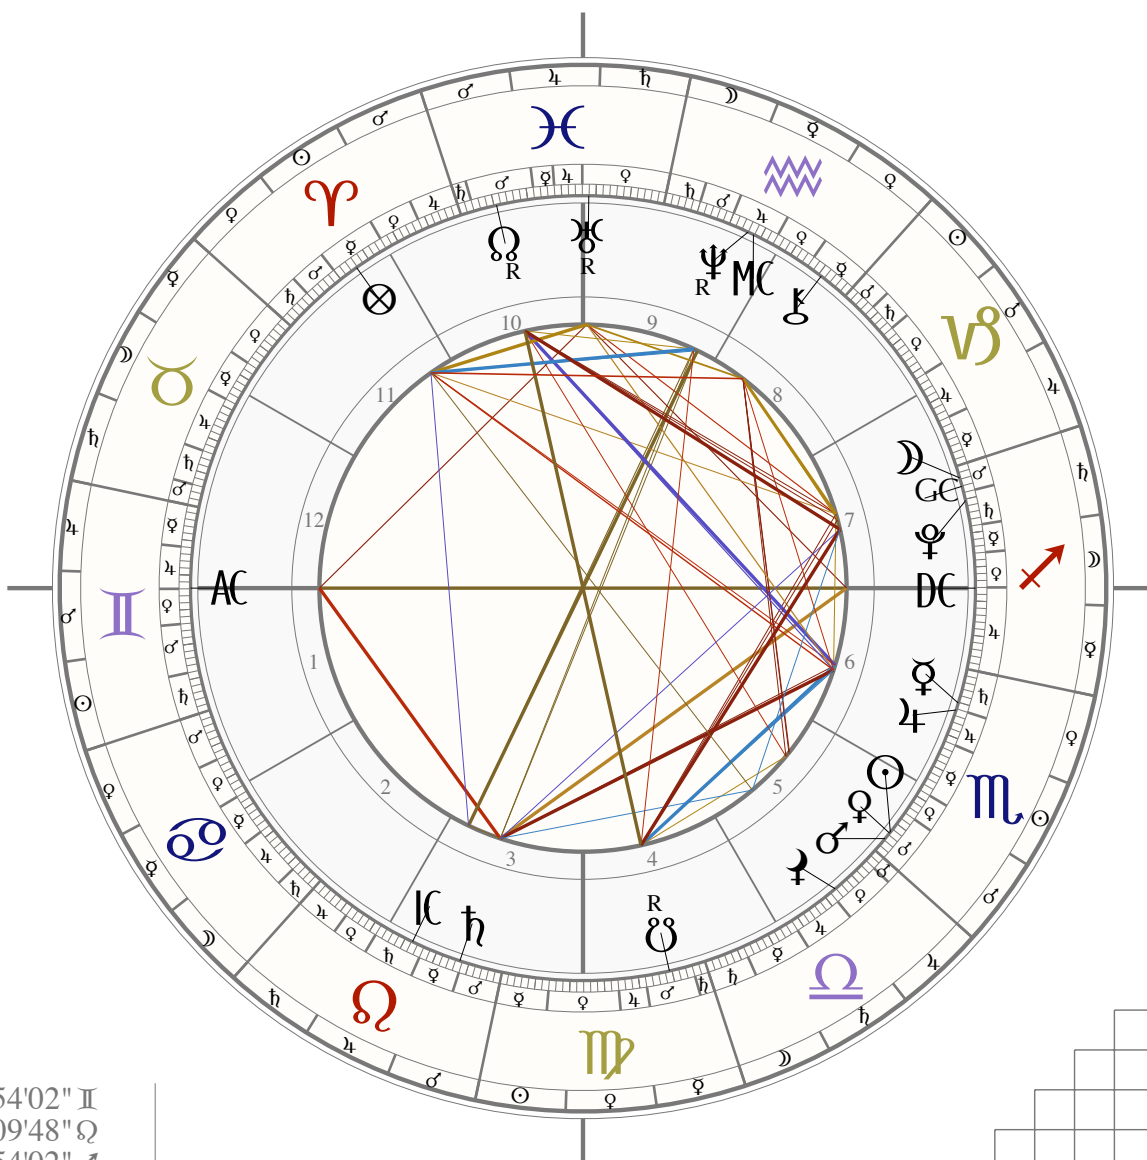

Astrosage

26 Oct 2006, 20:28:00h, Ypsilanti/ Washtenaw, \*

Transits UTC: 27. Oct. 2006, 0:28:00h

cast by: Rodney Smith

Tropical Zodiac, Geocentric, Equal houses

AC 11°54'02" II  
 IC 16°09'48" Q  
 DC 11°54'02" A  
 MC 16°09'48" W  
 S 3°26'55" M  
 M 28°12'59" A  
 J 24°52'13" M  
 J 3°15'50" M  
 M 2°14'46" M  
 H 23°48'23" M  
 H 23°37'15" Q  
 S 11°03'04" Cr  
 P 17°01'55" Wsr  
 J 24°46'46" A  
 Q 24°37'14" Cr  
 U 24°37'14" Pr  
 N 21°53'31" Q  
 S 4°31'59" W  
 P 17°07'58" Y  
 GC 26°56'37" A

Fire: 8  
 Earth: 0  
 Air: 9  
 Water: 7  
 Cardinal: 2  
 Fixed: 10  
 Mutable: 8