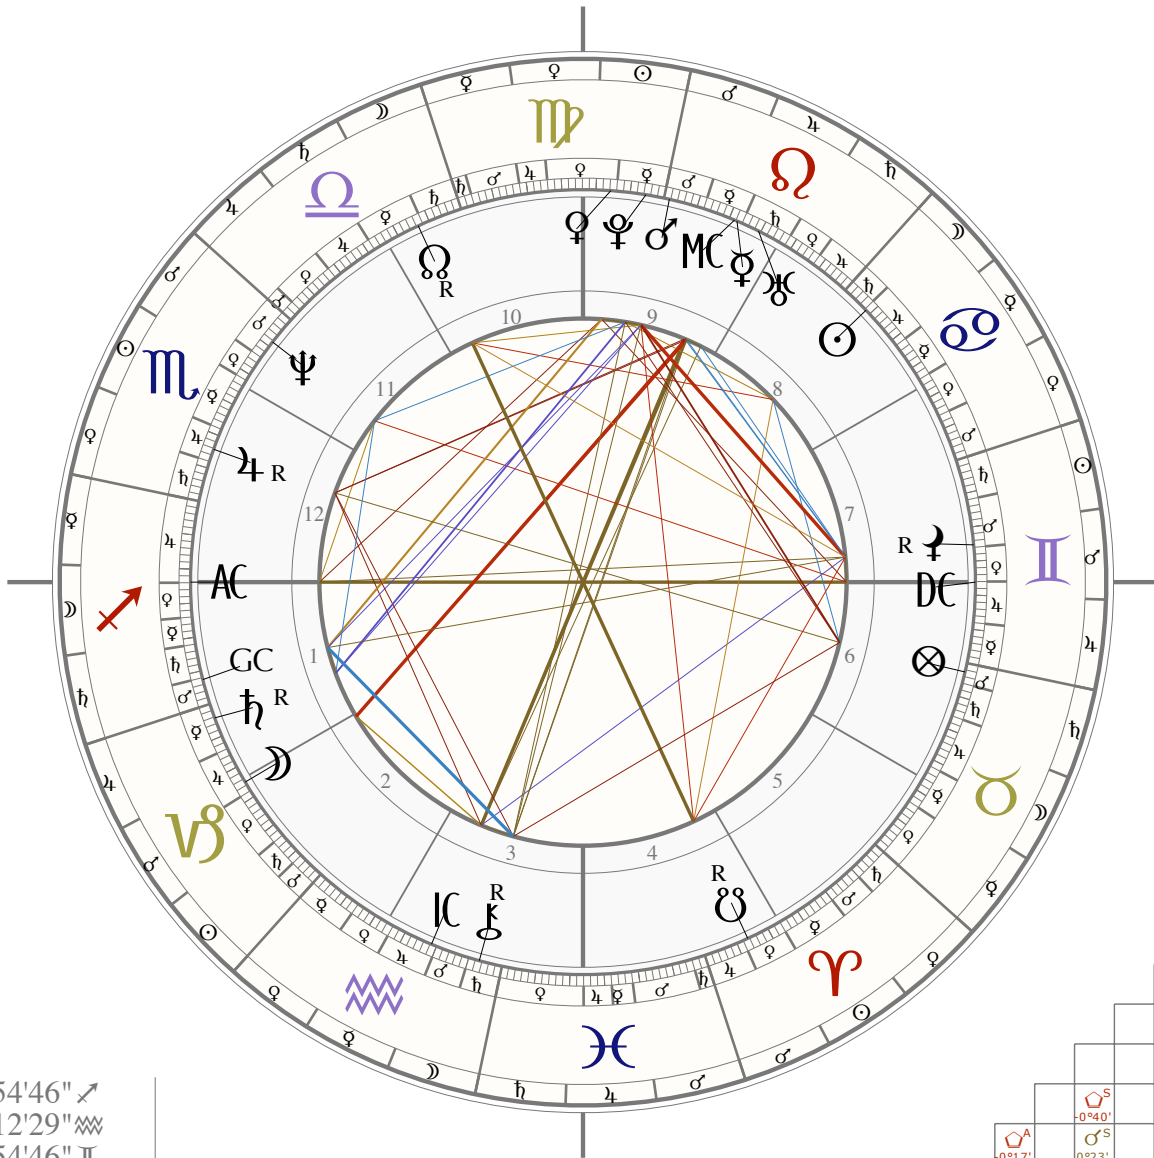

Rodney Smith

19 Jul 1959, 14:10:00h, Terang (Victoria), AUS

Transits UTC: 27. Oct. 2006, 0:28:00h

cast by: Rodney Smith

Tropical Zodiac, Geocentric, Equal houses

- AC 11°54'46" ⚔
- IC 19°12'29" ♄
- DC 11°54'46" ♊
- MC 19°12'29" ♄
- ☉ 25°45'44" ♋
- ☽ 12°31'50" ♋
- ♀ 18°48'52" ♄
- ♀ 7°50'17" ♄
- ♂ 29°12'12" ♄
- ♃ 22°07'36" ♋, sr
- ♄ 2°08'51" ♋, r
- ♅ 15°20'55" ♄
- ♆ 4°11'16" ♋, sd
- ♇ 2°40'38" ♄
- ♈ 6°43'47" ♄, r
- ♉ 6°43'47" ♄, r
- ♊ 17°21'51" ♄, r
- ♋ 26°35'39" ♄, r
- ♌ 28°40'53" ♄
- GC 26°17'32" ⚔

Fire: 25  
 Earth: 13  
 Air: 1  
 Water: 6  
 Cardinal: 5  
 Fixed: 9  
 Mutable: 6